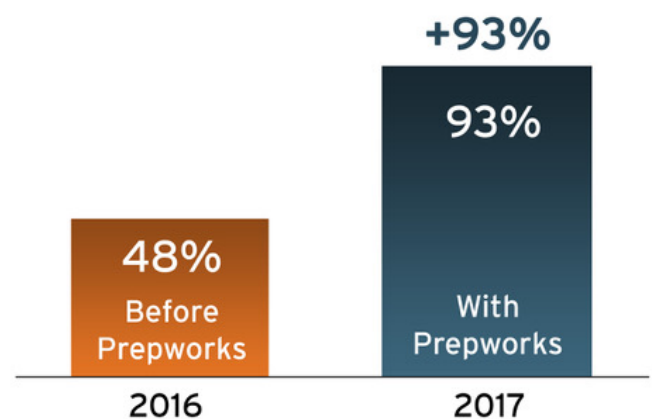

2016 vs 2017
EOC ALGEBRA I RESULTS*
% Level 3 and above

*Charter School in Jacksonville, Florida