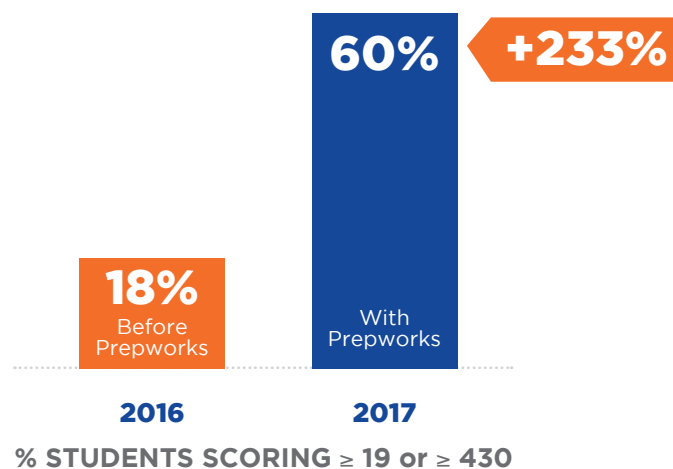

LOCATION: HOMESTEAD, FLORIDA

NUMBER OF SCHOOLS PARTICIPATING IN CASE STUDY: 1

PROGRAMS: PREPWORKS® SAT; PREPWORKS® ACT

IMPLEMENTATION

In February 2016, PREPWORKS® designed and implemented an intensive program for 77 seniors, all of whom had previously failed one time or more their state reading assessment required for graduation.

PREPWORKS® was contracted to deliver intensive SAT and ACT programs to be used for state concordant scoring, whereby students are required to earn 430 or higher in SAT EBRW or 19 or higher on ACT English. PREPWORKS® prepared students for the April ACT and May SAT. Students had less than 11 weeks to prepare for official exams.

RESULTS

Of the 77 participating students, 40 passed, 10 were transferred from the high school, and 27 students did not earn minimum passing scores. 60% of participating students earned minimum or higher passing scores to meet high school graduation requirements. The pass rate represented a record-high success rate for re-testers, with average pass rates the year prior recorded as 18%.

2017 OFFICIAL SAT/ACT CONCORDANT SCORES HIGH SCHOOL, HOMESTEAD, FL

*All students enrolled had previously failed FCAT one or more times

PREPWORKS OVERVIEW

With 39 national awards of excellence in education technology, PREPWORKS® is a leader in personalized computer adaptive learning for college and career readiness. Headquartered in Miami, FL., PREPWORKS® combines assessments, instructional activities, and customized reporting to prepare students for success in middle school and high school, as measured by 21st century standards and high-stakes tests. PREPWORKS LEARNING POSITIONING SYSTEM® (LPS) technology delivers trillions of prescriptive learning paths, based on each student's individual performance, calculating each student's path in real-time. PREPWORKS® proudly serves teachers and students in private, charter, and public schools and districts across 47 states and 68 countries.